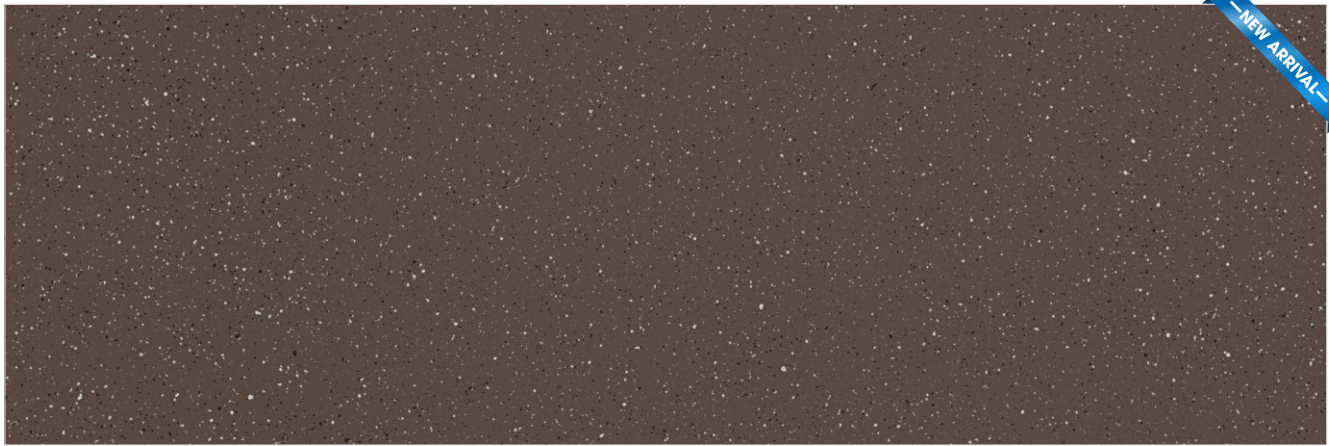

Step & Riser

Wash Basin
Top

Table Top

Galaxy Brown

Size
800x2400mm

Thickness
15mm

Finish
Glossy

Typology
Fullbody SNP