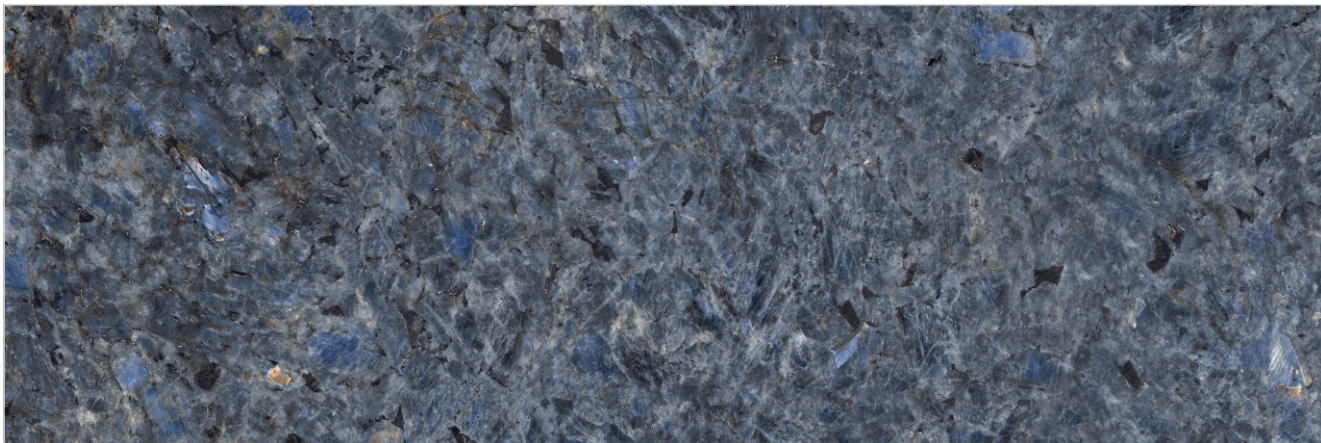

BLACK COLOR BODY

AN IMPRESSIVE IMPACT GIVEN BY CLASSY SHADES

Black Tiger

<u>Size</u>	<u>Thickness</u>	<u>Finish</u>	<u>Typology</u>	Face 1
800x2400mm	15mm	Glossy	Colorbody	

Blue Diamond

<u>Size</u>	<u>Thickness</u>	<u>Finish</u>	<u>Typology</u>	Face 3
800x2400mm	15mm	Glossy	Colorbody	