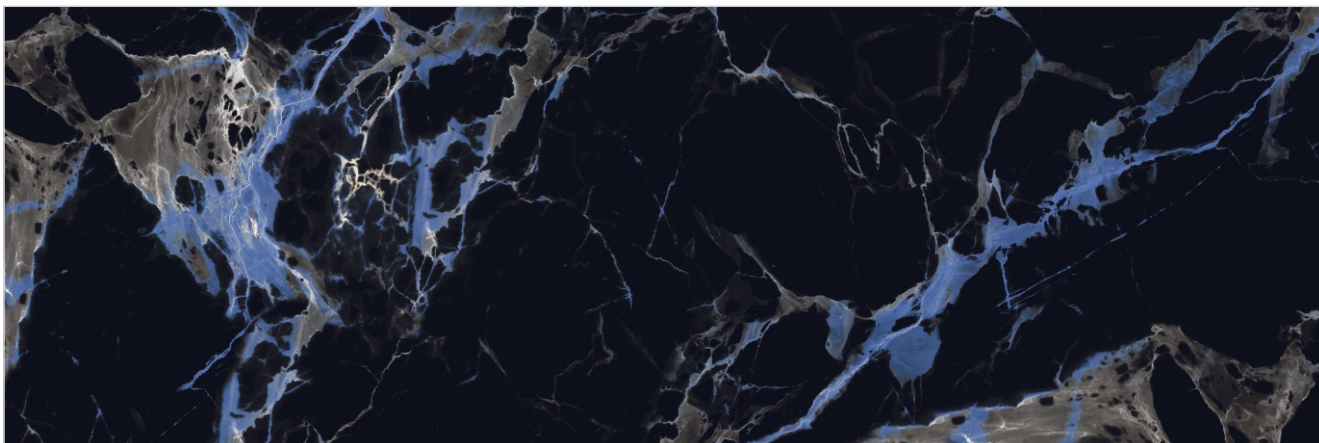

Ocean Blue

<u>Size</u>	<u>Thickness</u>	<u>Finish</u>	<u>Typology</u>	Face 1
800x2400mm	15mm	Glossy	Colorbody	

BLACK BODY