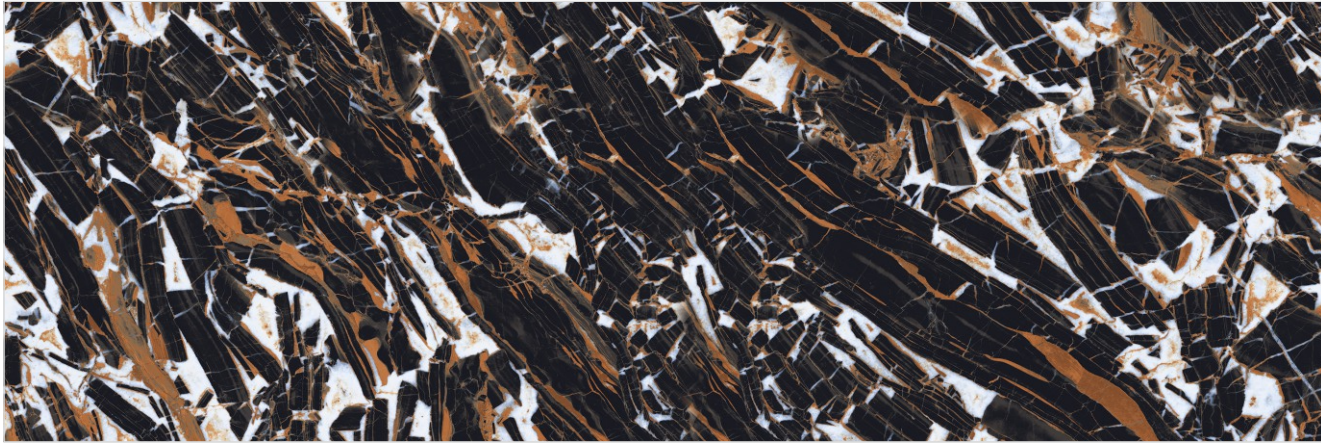

BLACK COLOR BODY

AN IMPRESSIVE IMPACT GIVEN BY CLASSY SHADES

Black Tiger

<u>Size</u>	<u>Thickness</u>	<u>Finish</u>	<u>Typology</u>	Face 1
800x2400mm	15mm	Glossy	Colorbody	

Blue Diamond

<u>Size</u>	<u>Thickness</u>	<u>Finish</u>	<u>Typology</u>	Face 3
800x2400mm	15mm	Glossy	Colorbody	