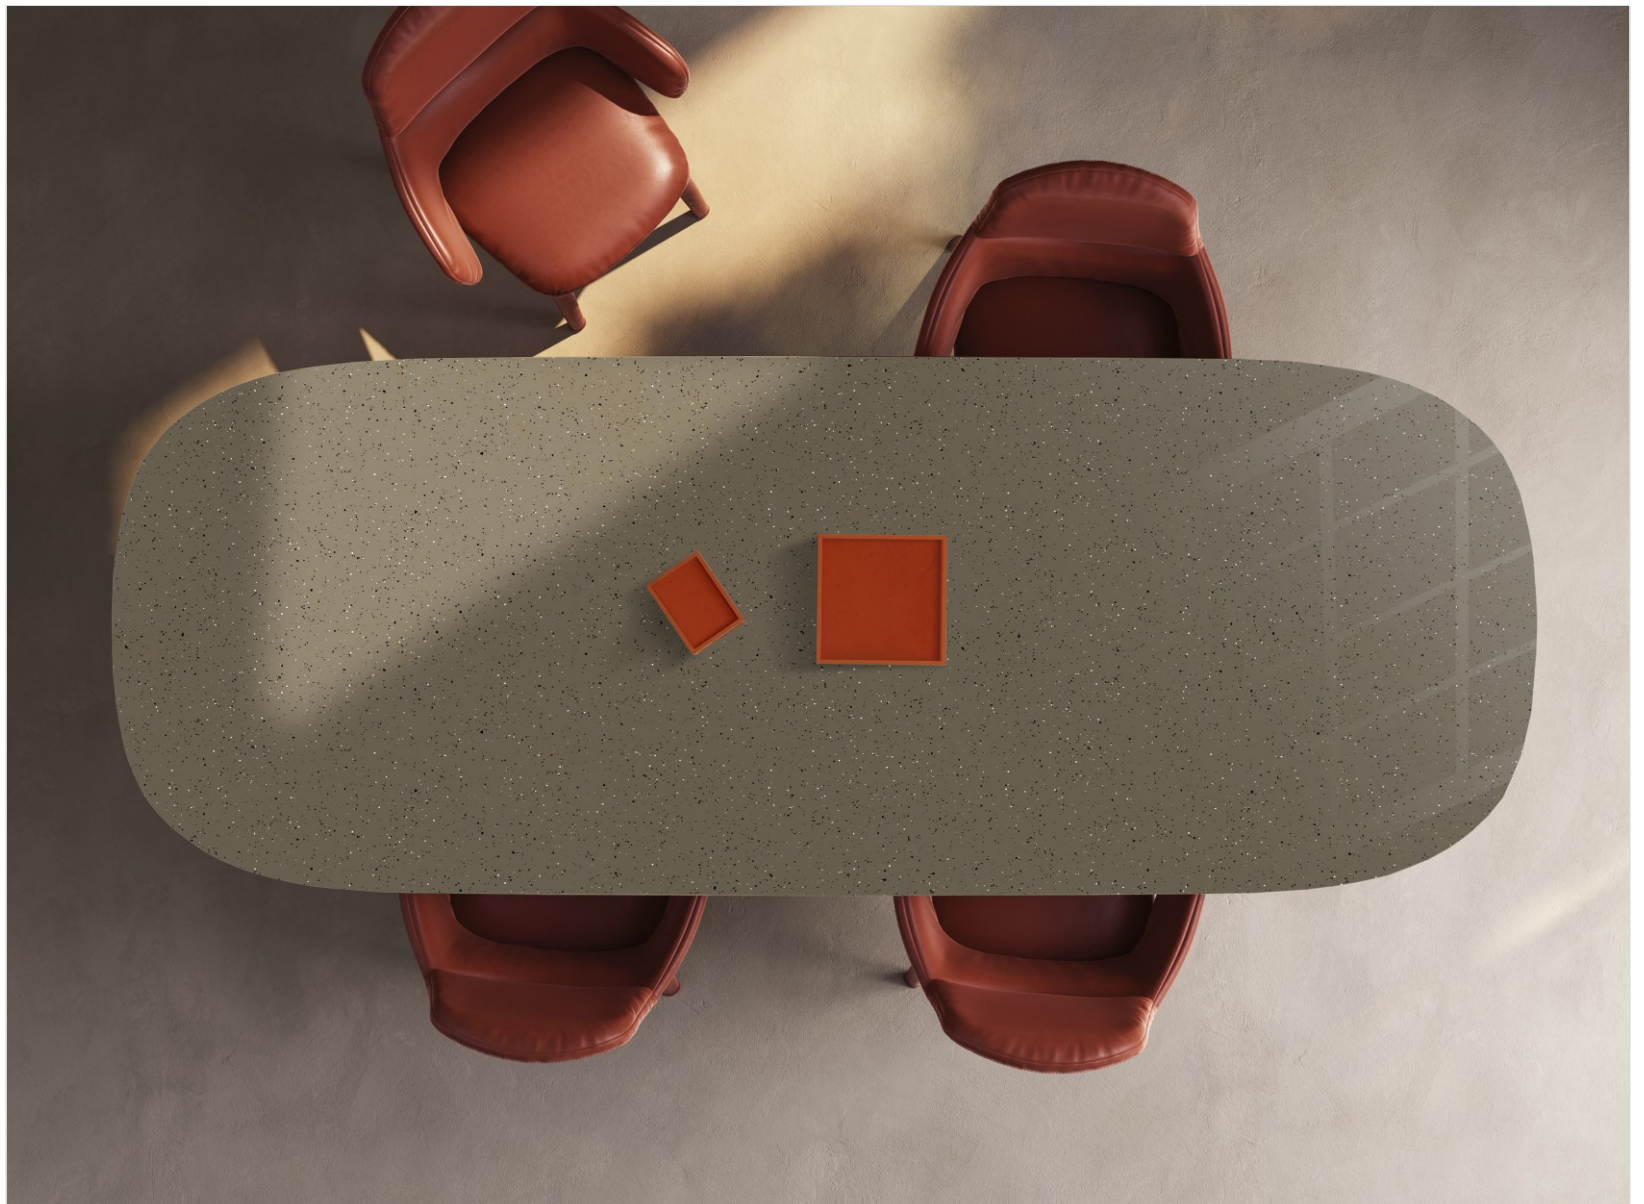

Size
800x2400mm

Thickness
15mm

Finish
Glossy

Typology
Fullbody SNP

Wash Basin

Door/Window
Frame

Kitchen
Unit Top

Flooring Heavy
Traffic Area

Step & Riser

Wash Basin
Top

Table Top