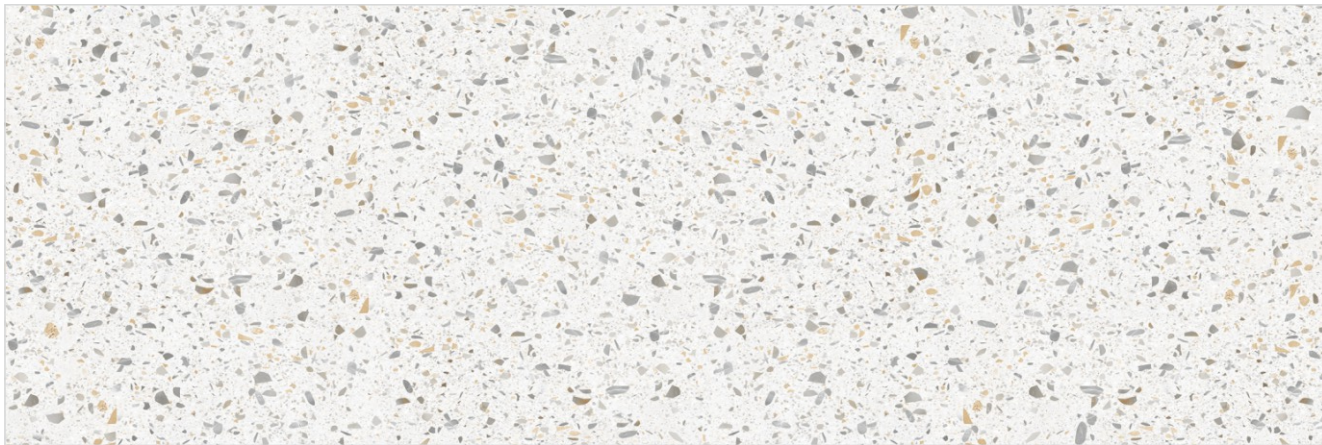

M Topaz White

<u>Size</u>	<u>Thickness</u>	<u>Finish</u>	<u>Typology</u>	Face 1
800x2400mm	15mm	Carving	Colorbody