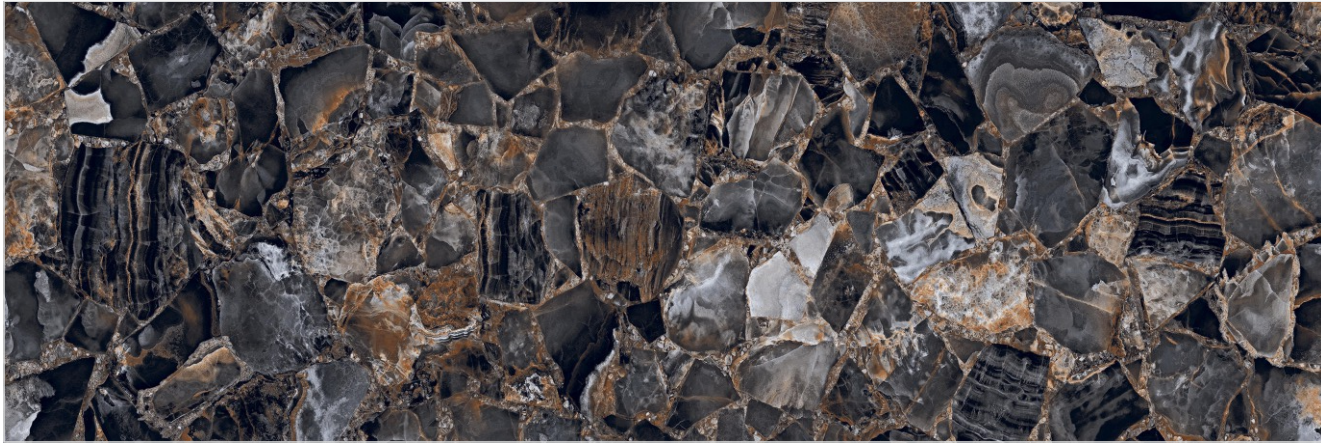

Wash Basin
Top

Table Top

Cosmos Black

Emirald Quartz

Size
800x2400mm

Thickness
15mm

Finish
Glossy

Typology
Colorbody