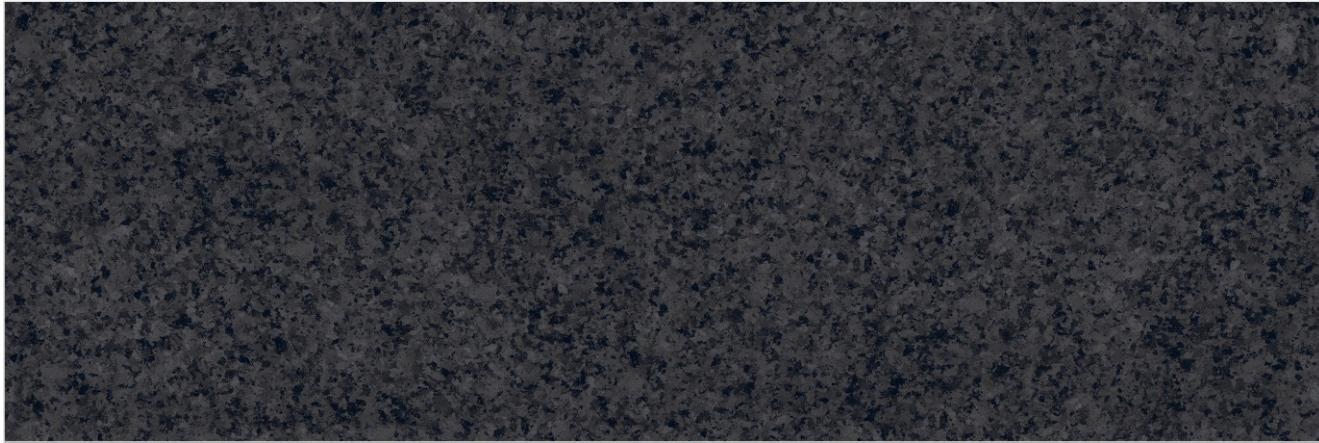

Kitchen Unit Top

Flooring Heavy Traffic Area

Step & Riser

Wash Basin Top

Table Top

Emerald Quartz

Mushroom Black

<u>Size</u>	<u>Thickness</u>	<u>Finish</u>	<u>Typology</u>	Face 1
800x2400mm	15mm	Glossy	Colorbody	