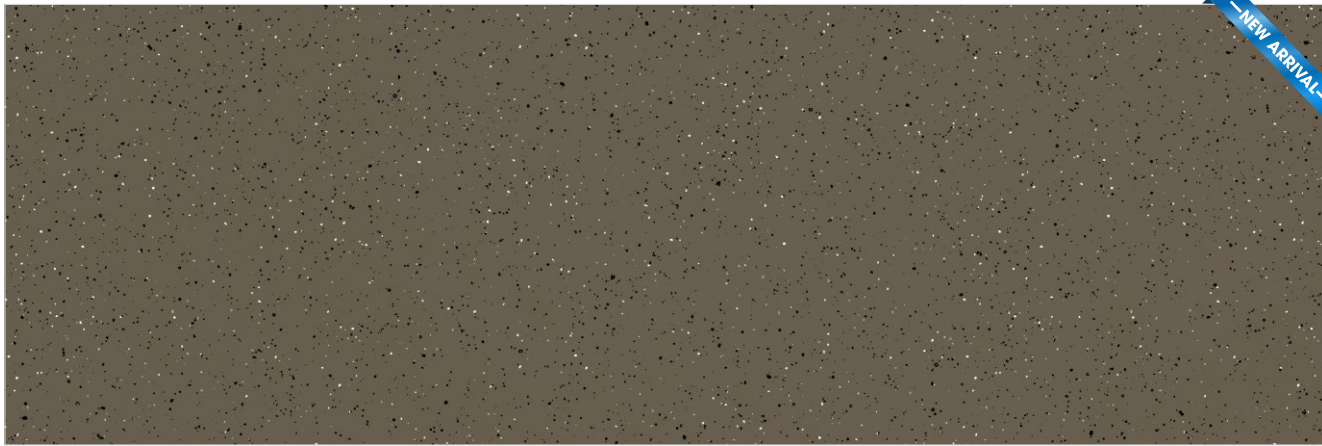

Kitchen
Unit Top

Flooring Heavy
Traffic Area

Step & Riser

Wash Basin
Top

Table Top

Galaxy Walnut

Size
800x2400mm

Thickness
15mm