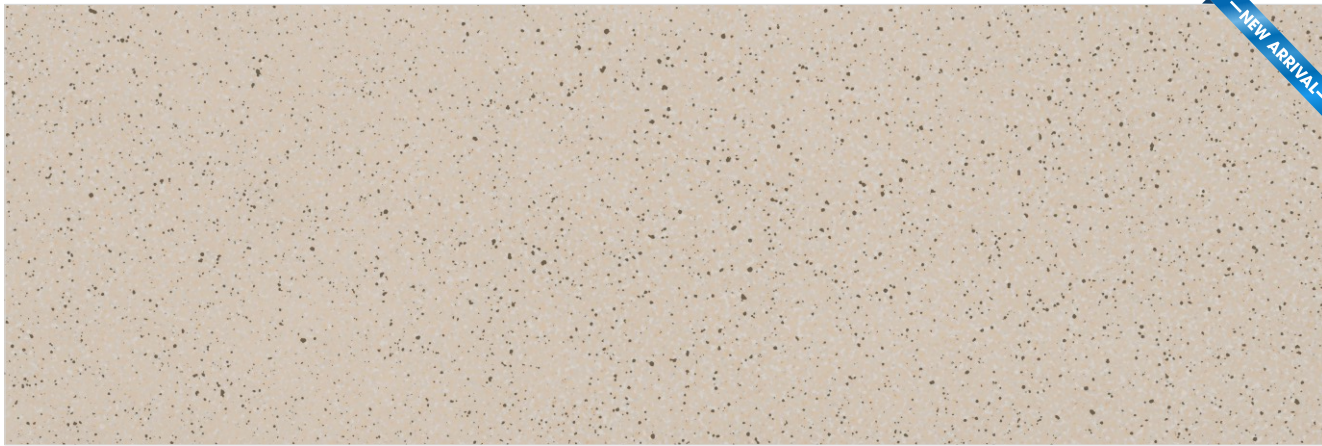

Galaxy Ivory