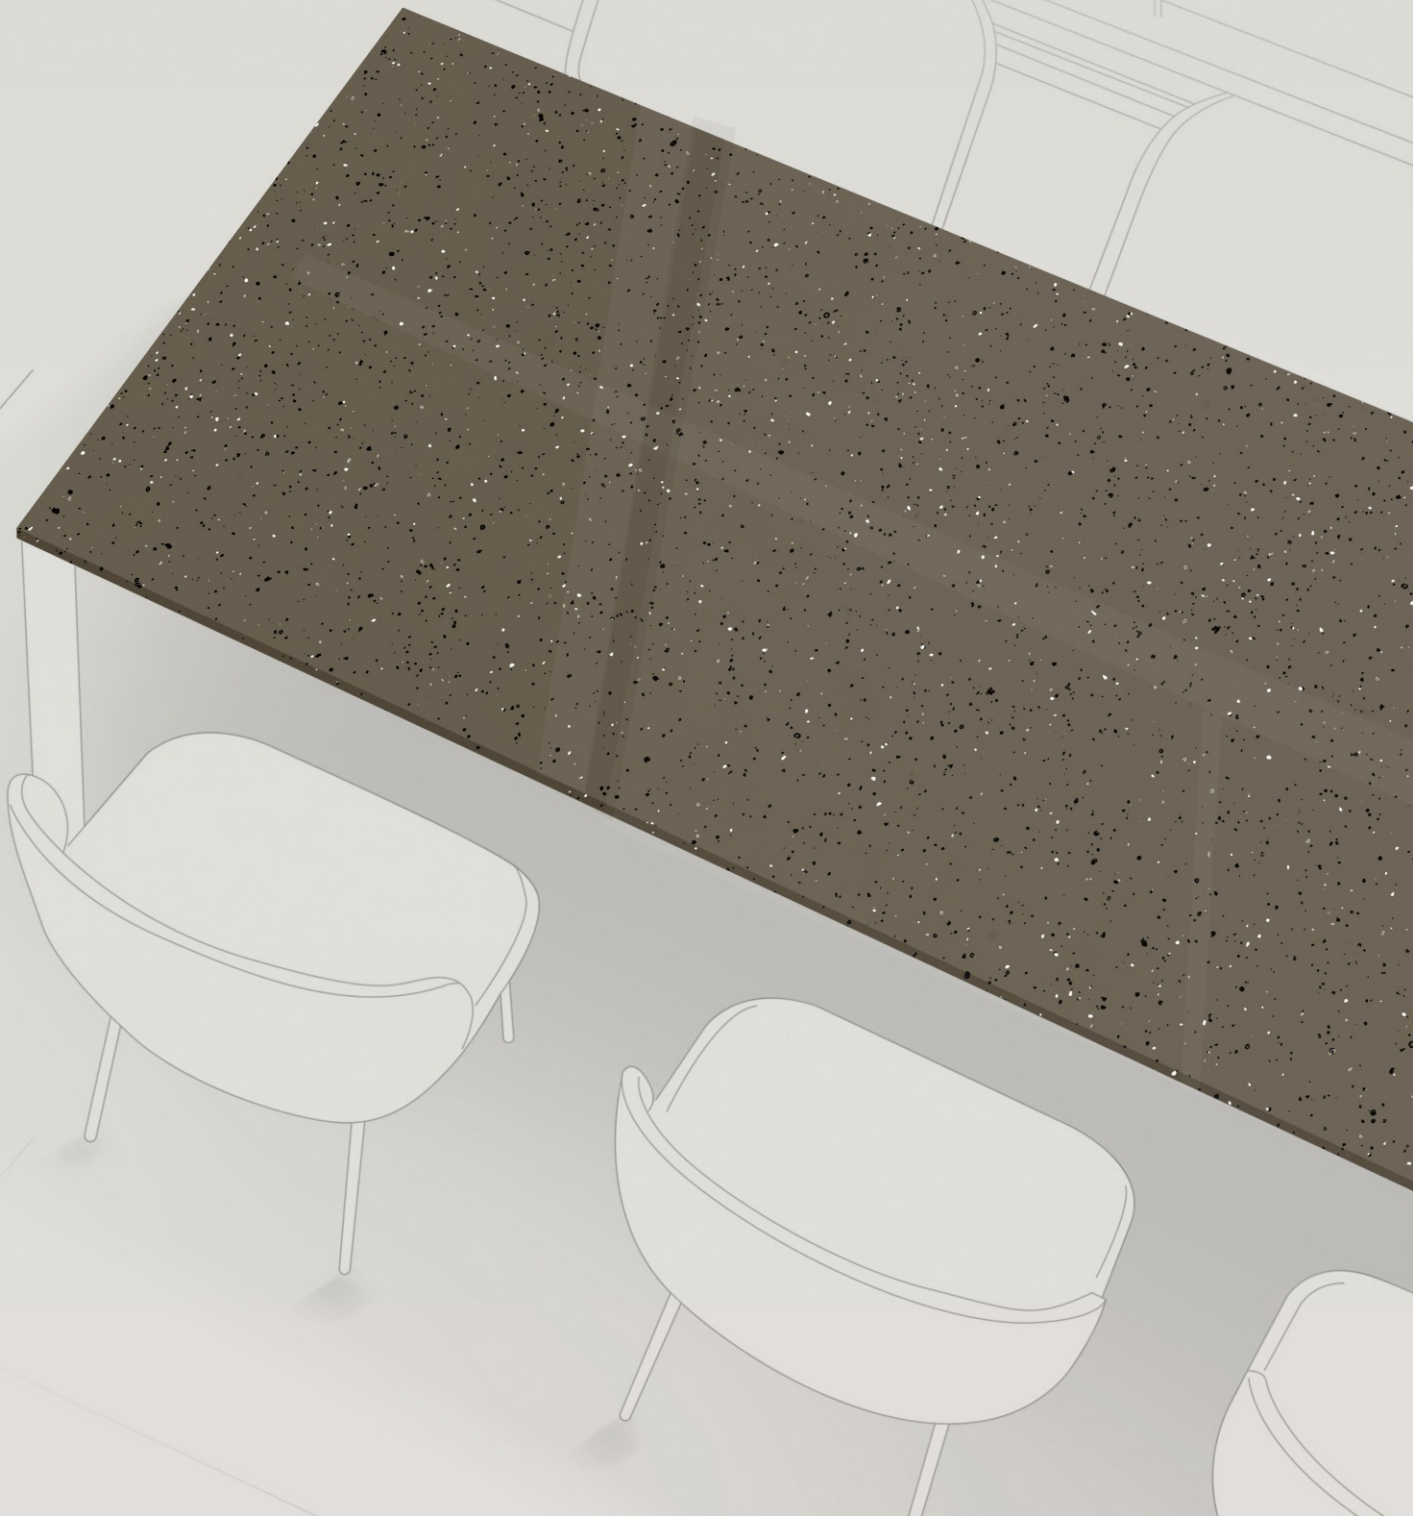

OGEE
BULLNOSE

DUPONT

Imperio Stone

APPLICATIONS

FLAKES AND CHIPS

SNP

A FINE COMPOSITION OF URBAN STYLE

White Pearl