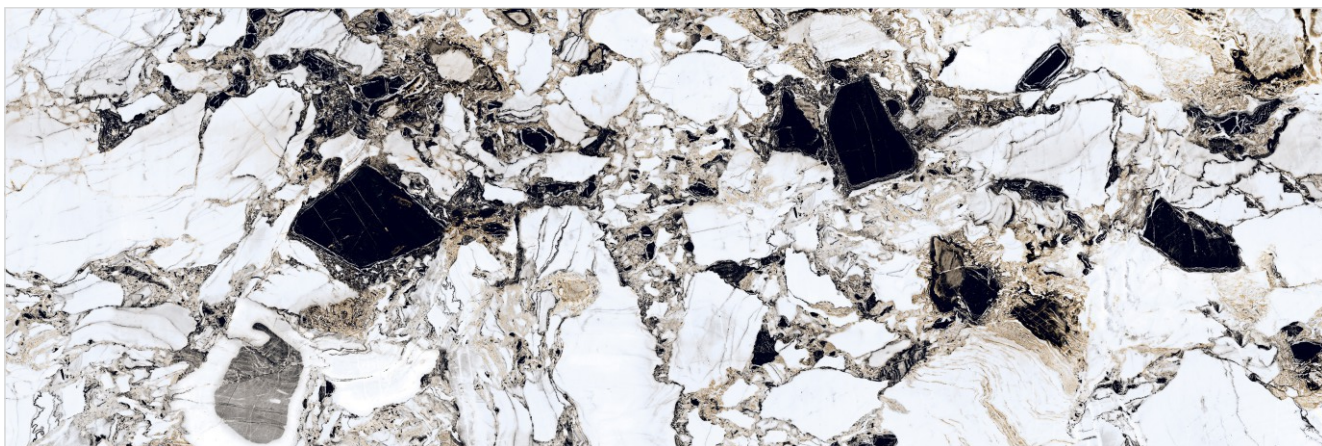

Wash Basin
Top

Table Top

Exotic White

Imperial White

<u>Size</u>	<u>Thickness</u>	<u>Finish</u>	<u>Typology</u>	Face 2
800x2400mm	15mm	Glossy	Colorbody	

Matrix White

<u>Size</u>	<u>Thickness</u>	<u>Finish</u>	<u>Typology</u>	Face 1
800x2400mm	15mm	Glossy	Colorbody	