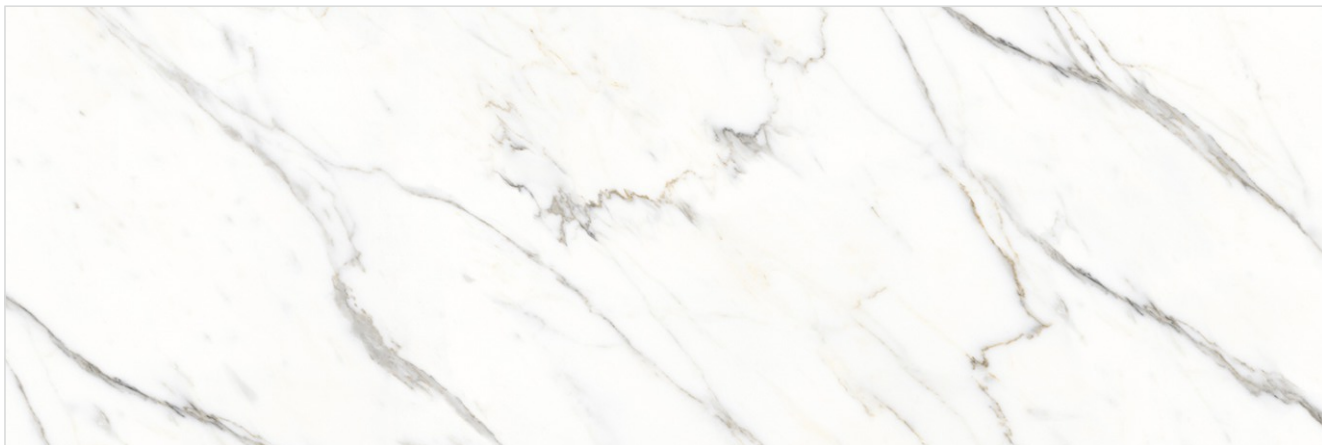

Pacific White

<u>Size</u>	<u>Thickness</u>	<u>Finish</u>	<u>Typology</u>	Face 1
800x2400mm	15mm	Carving	Colorbody	

WHITE BODY