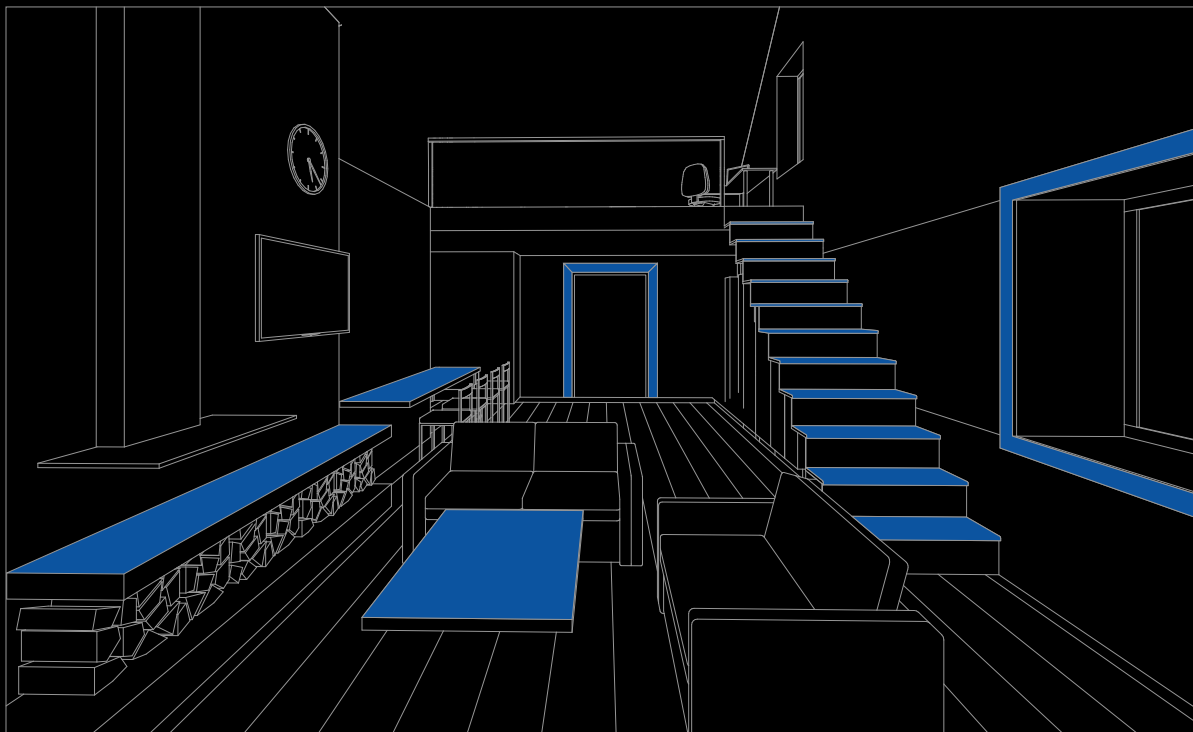

Imperio Stone

APPLICATIONS